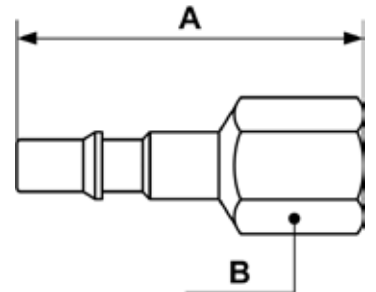

PLUG 3/8» ISO 6150 C PROFILE

Female plug

Profile : ISO 6150C

ID passage

3/8"

Part number	Female thread	Net weight (Kg)	Dim. A (inch)	Dim. B (inch)
CRP 086201	NPT1/4	0,05	2.24	0.75
CRP 086202	NPT3/8	0,072	2.32	0.94
CRP 086203	NPT1/2	0,088	2.44	0.94